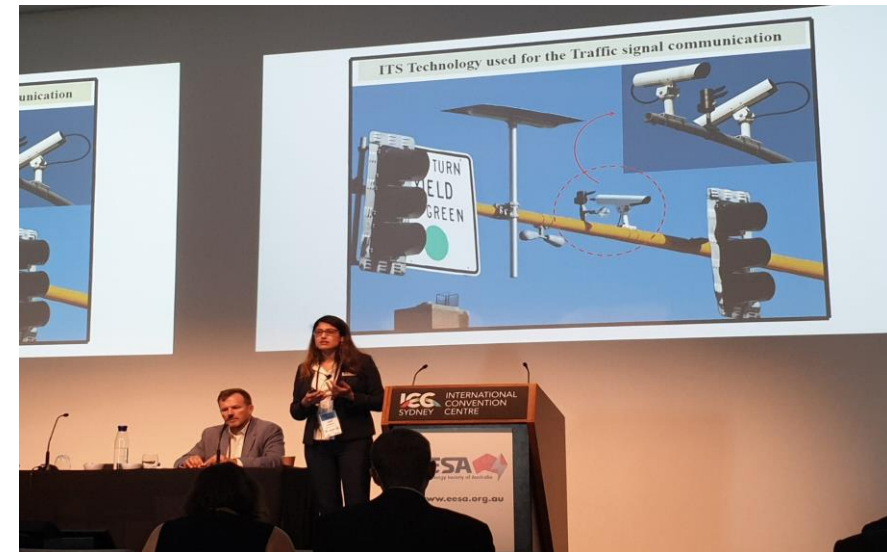

SAMSUNG

Mining
(2017)

Transport
(2017 – Present)

Connected

An Innovative & Practical Approach To Reduce Road Congestion

Dr. Manoucher Pajouhesh Kia (Ph.D.) & Aditi Sachdeva

World Engineers Convention 2019 (WEC)
20 - 22 NOV | Melbourne, Australia

Electric Energy Conference 2019 (EECON)
26 - 27 NOV | Sydney, Australia

Climate Smart Engineering 2021 (CSE)
16 - 17 NOV | Sydney, Australia

Unclear Priorities

Lack of Boundaries

REMINDER

Each time you say yes to others,
make sure you're not saying no
to yourself #boundaries